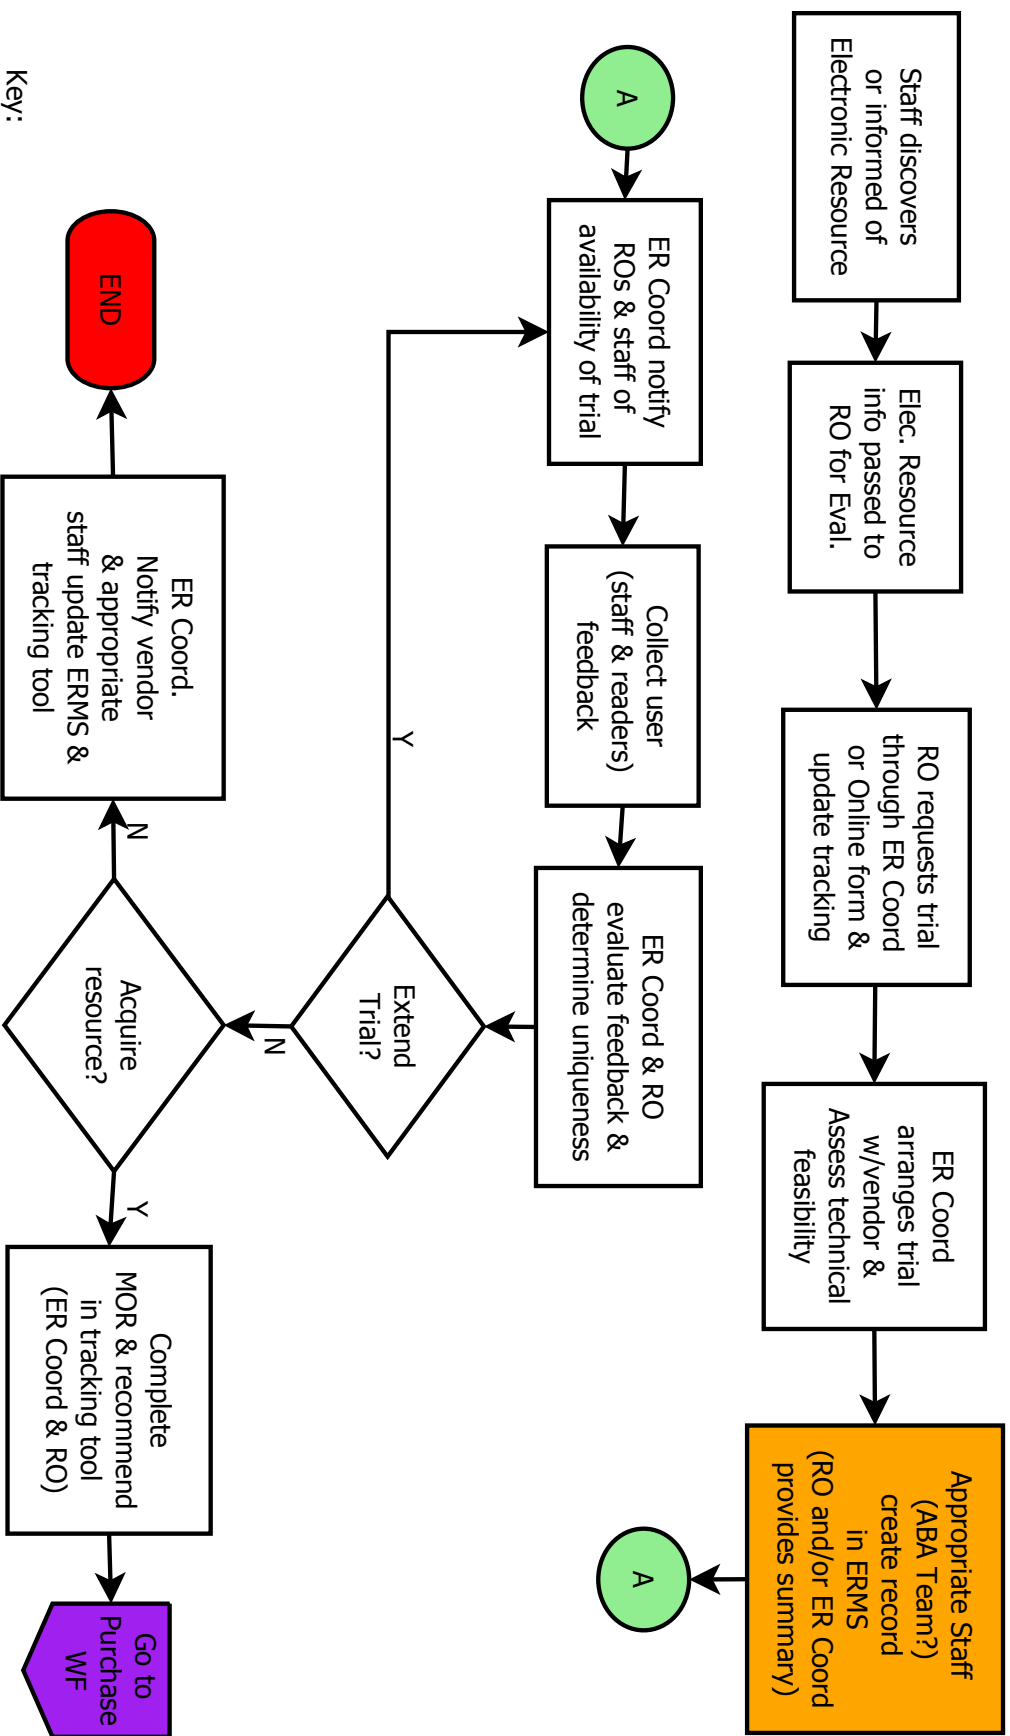

## DRAFT: Trial Database Process

Key:  
 Lt. Green = On page connector  
 Red = End of process  
 Purple = Pick up at specified process  
 Orange = Issue area

Version Date: 3/20/2010